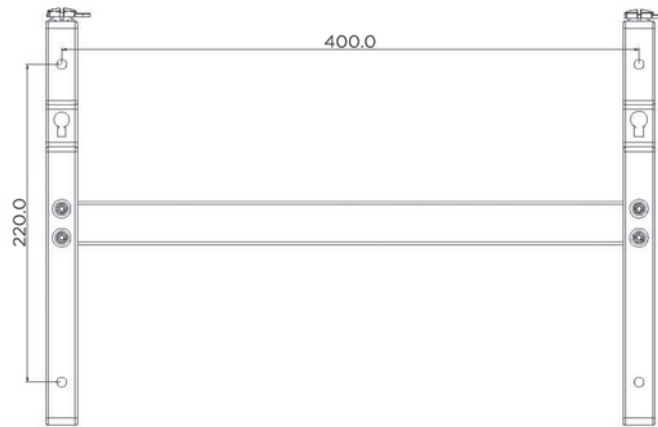

FIXING DIMENSIONS FOR AL75A, AL100A, AL150A, AL200A

AL75A / AL100A

AL150A

AL200A

Pitacs Heating is a Heating Division of Pitacs Limited

Bradbourne Point, Bradbourne Drive, Tilbrook, Milton Keynes, Buckinghamshire MK7 8AT

T: +44 (0)1908 271155

F: +44 (0)1908 640017

E: heating-sales@pitacs.com

W: www.pitacs.com

SPEC-A-LINE-WHITE-NOV-2023