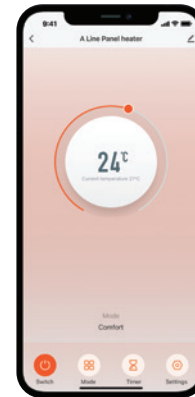

Smart Control

Works with

Remote Control

Product Code	AL-R
Batch Number	2306
Colour	White
Width	49mm
Depth	7mm
Height	85mm
Battery Type	CR2025