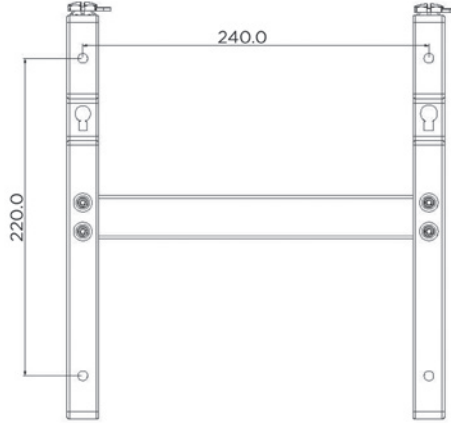

FIXING DIMENSIONS FOR AL75A, AL100A, AL150A, AL200A

AL75A / AL100A